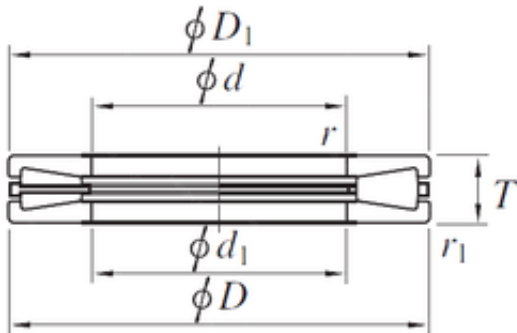

### T611 Tapered Roller Bearings

Bearing No. T611

Size	152.400x317.500x69.850 mm
Bore Diameter	152.400 mm
Outer Diameter	317.500 mm
Width	69.850 mm
d	152.400 mm
D	317.500 mm
T	69.850 mm
d1	152.400 mm
r min.	6.4 mm
r1 min.	6.4 mm
D1	317.500 mm
Weight	31.0 Kg
Basic dynamic load rating (C)	1 520 kN

T611 Bearing 2D drawings and 3D CAD models