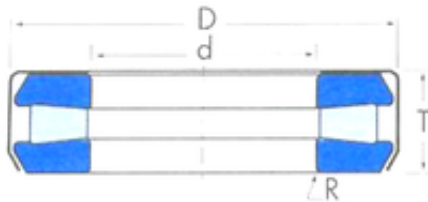

T1921 Timken Tapered Roller Bearings

Bearing No. T1921

Size	46.279x80.01x15.977 mm
Bore Diameter	46,279 mm
Outer Diameter	80,01 mm
Width	15,977 mm
d	46,279 mm
D	80,01 mm
T	15,977 mm
R	0,8 mm

T1921 Bearing 2D drawings and 3D CAD models