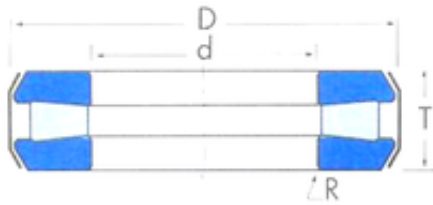

T136 Timken Tapered Roller Bearings

Bearing No. T136

Size	35.179x66.675x18.654 mm
Bore Diameter	35,179 mm
Outer Diameter	66,675 mm
Width	18,654 mm
d	35,179 mm
D	66,675 mm
T	18,654 mm
R	0,8 mm

T136 Bearing 2D drawings and 3D CAD models