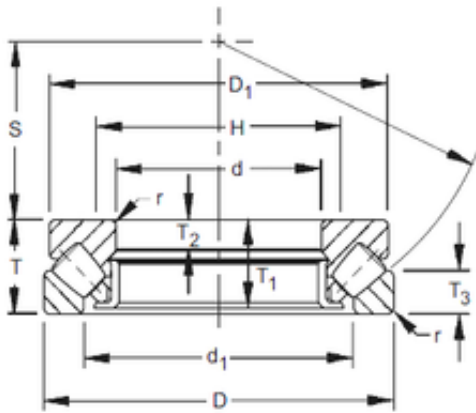

29438EJ Timken Tapered Roller Bearings

Bearing No. 29438EJ

29438EJ Bearing 2D drawings and 3D CAD models

| | |
|----------------|----------------|
| Size | 190x380x115 mm |
| Bore Diameter | 190 mm |
| Outer Diameter | 380 mm |
| Width | 115 mm |
| d | 190 mm |
| D | 380 mm |
| T | 115 mm |
| B | 41 mm |
| C | 55 mm |
| r max | 4 mm |
| T1 | 111 mm |
| d1 | 271 mm |
| D1 | 360 mm |
| H | 275 mm |
| S | 117 mm |